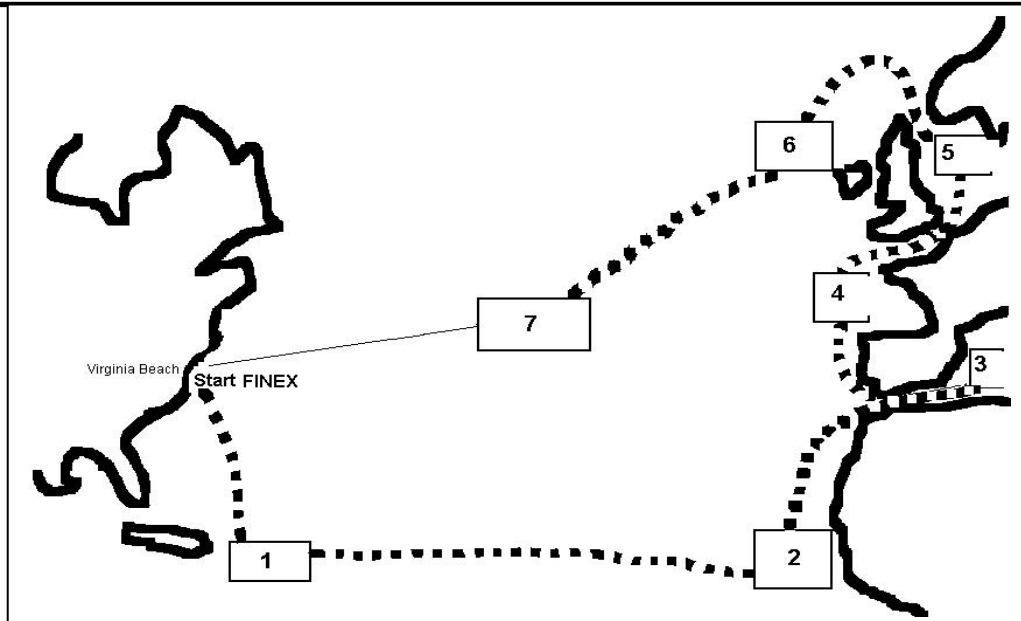

The following **crewmembers have been located** during our most recent transit:

Barry Fox (QM2, 70-70)
Dennis Dion (MM2, 68-69)
Wayne Whitacre (ICFN, 59-60)
Kenneth LaPorte (STS3, 66-66)
Jerry Hauser (TM3, 64-67)
Calvin Roland (MMFN, 61-62)
Richard Murray (IC1, 62-64)
Nelson Anderson (SN, 63-64)
Bill Brayshaw (S2, 47-47)
Wallace Silverthorn (S2, 47-47)
Kenneth Key (FTM3, 63-63)
Joe Holt (CS2, 54-55)
Karl Kaufman (FTU3, 58-60)
Charles Freund (F1c, 46-46)
Bill Van Volkenburg (STS2, 70-72)
Ray Louis (FN, 52-53)
Daniel Hawkins (SN, 64-66)
John Freeman (CSSN, 52-54)
William St. John (SA, 55-56)
Lindal Crawford (SN, 62-62)
Lewis Vaughner (FTG3, 62-63)
David Feagles (MMFN 62-63)

Larry D. Milam (TM3, 70-72)
Fred Young (YN1, 52-53)
Dennis Olson (MMFN, 63-64)
Frank Kramer (RM2c, 45-46 Plank)
Ken Howell (QM2, 61-62)
Larry Jinks (IC3, 60-63)
Stanley Rider (IC3, 62-62)
Bill Doty (TM1, 60-64)
Josh Roberts (TN, 52-52)
John Gourley (MM2, 67-69)
Frank Herzhaft (TMT3, 51-52)
Oather "Mac" McClung (PHOM3, 47-47)
Dennis Horn (SN, 69-70)
Richard Phillips (EM1, 59-59)
George Miller (MM2, 61-64)
Allan Schmidt (FA, 49-50)
Al House (SN, 56-58)
John Lane (SA, 56-57)
James Morgan (YN1, 58-59)
Donald Flint (EMFN, 62-62)
Ronald Pollard (YN3, 62-62)
Steve Whitaker (EN3, 67-68)